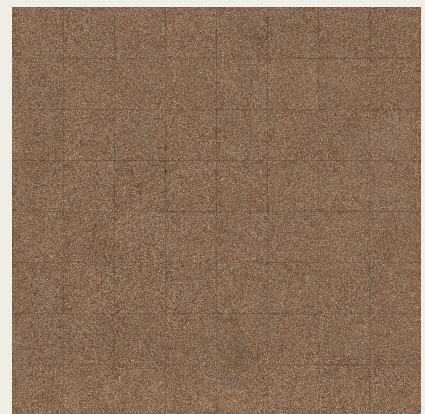

QUADRA.

Surfaces in large format.

A single square, in six finishes.

Large-format 800×800 porcelain for floors and walls. One module across every finish, so surfaces read as a continuous plane — fewer joints, more room, a calmer architecture. Made to order, supplied by the square metre.

800 × 800
MM FORMAT

9.5–10
MM BODY

Porcelain
RECTIFIED

Floor & Wall
INDOOR

Made to order
BY M²

Bianco \$57/m²
CORE · MARBLE-LOOK · REF. WAP82933B

Pietra \$57/m²
CORE · STONE-LOOK · REF. IPG90149

Cemento \$57/m²
CORE · CONCRETE-LOOK · REF. 126YS392

Nero \$62/m²
EXTENDED · DARK MARBLE · REF. QD-N20

Travertino \$60/m²
EXTENDED · TRAVERTINE · REF. QD-T15

Terrazzo \$56/m²
EXTENDED · TERRAZZO · REF. QD-Z08

01 — Core range

Bianco

A clean white marble-look with soft grey veining — luminous and calm. The default canvas for a large-format floor, it opens a room and lets light travel.