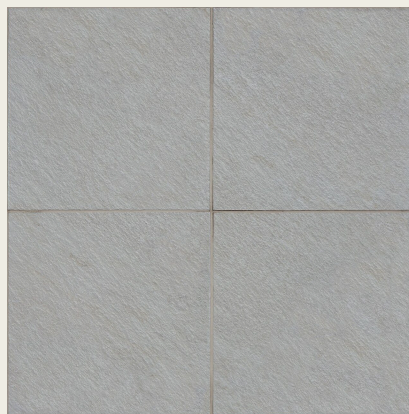

QUADRA.

Surfaces in large format.

A single square, in six finishes.

Large-format 800×800 porcelain for floors and walls. One module across every finish, so surfaces read as a continuous plane — fewer joints, more room, a calmer architecture. Made to order, supplied by the square metre.

800 × 800
MM FORMAT

9.5–10
MM BODY

Porcelain
RECTIFIED

Floor & Wall
INDOOR

Made to order
BY M²

Bianco \$57/m²
CORE · MARBLE-LOOK · REF. WAP82933B

Pietra \$57/m²
CORE · STONE-LOOK · REF. IPG90149

Cemento \$57/m²
CORE · CONCRETE-LOOK · REF. 126YS392

Nero \$62/m²
EXTENDED · DARK MARBLE · REF. QD-N20

Travertino \$60/m²
EXTENDED · TRAVERTINE · REF. QD-T15

Terrazzo \$56/m²
EXTENDED · TERRAZZO · REF. QD-Z08

01 — Core range

Bianco

A clean white marble-look with soft grey veining — luminous and calm. The default canvas for a large-format floor, it opens a room and lets light travel.

FORMAT

800 × 800 mm

BODY

9.5–10 mm porcelain

LOOK · REF.

Marble · Wap82933B

FROM

\$57 / m²